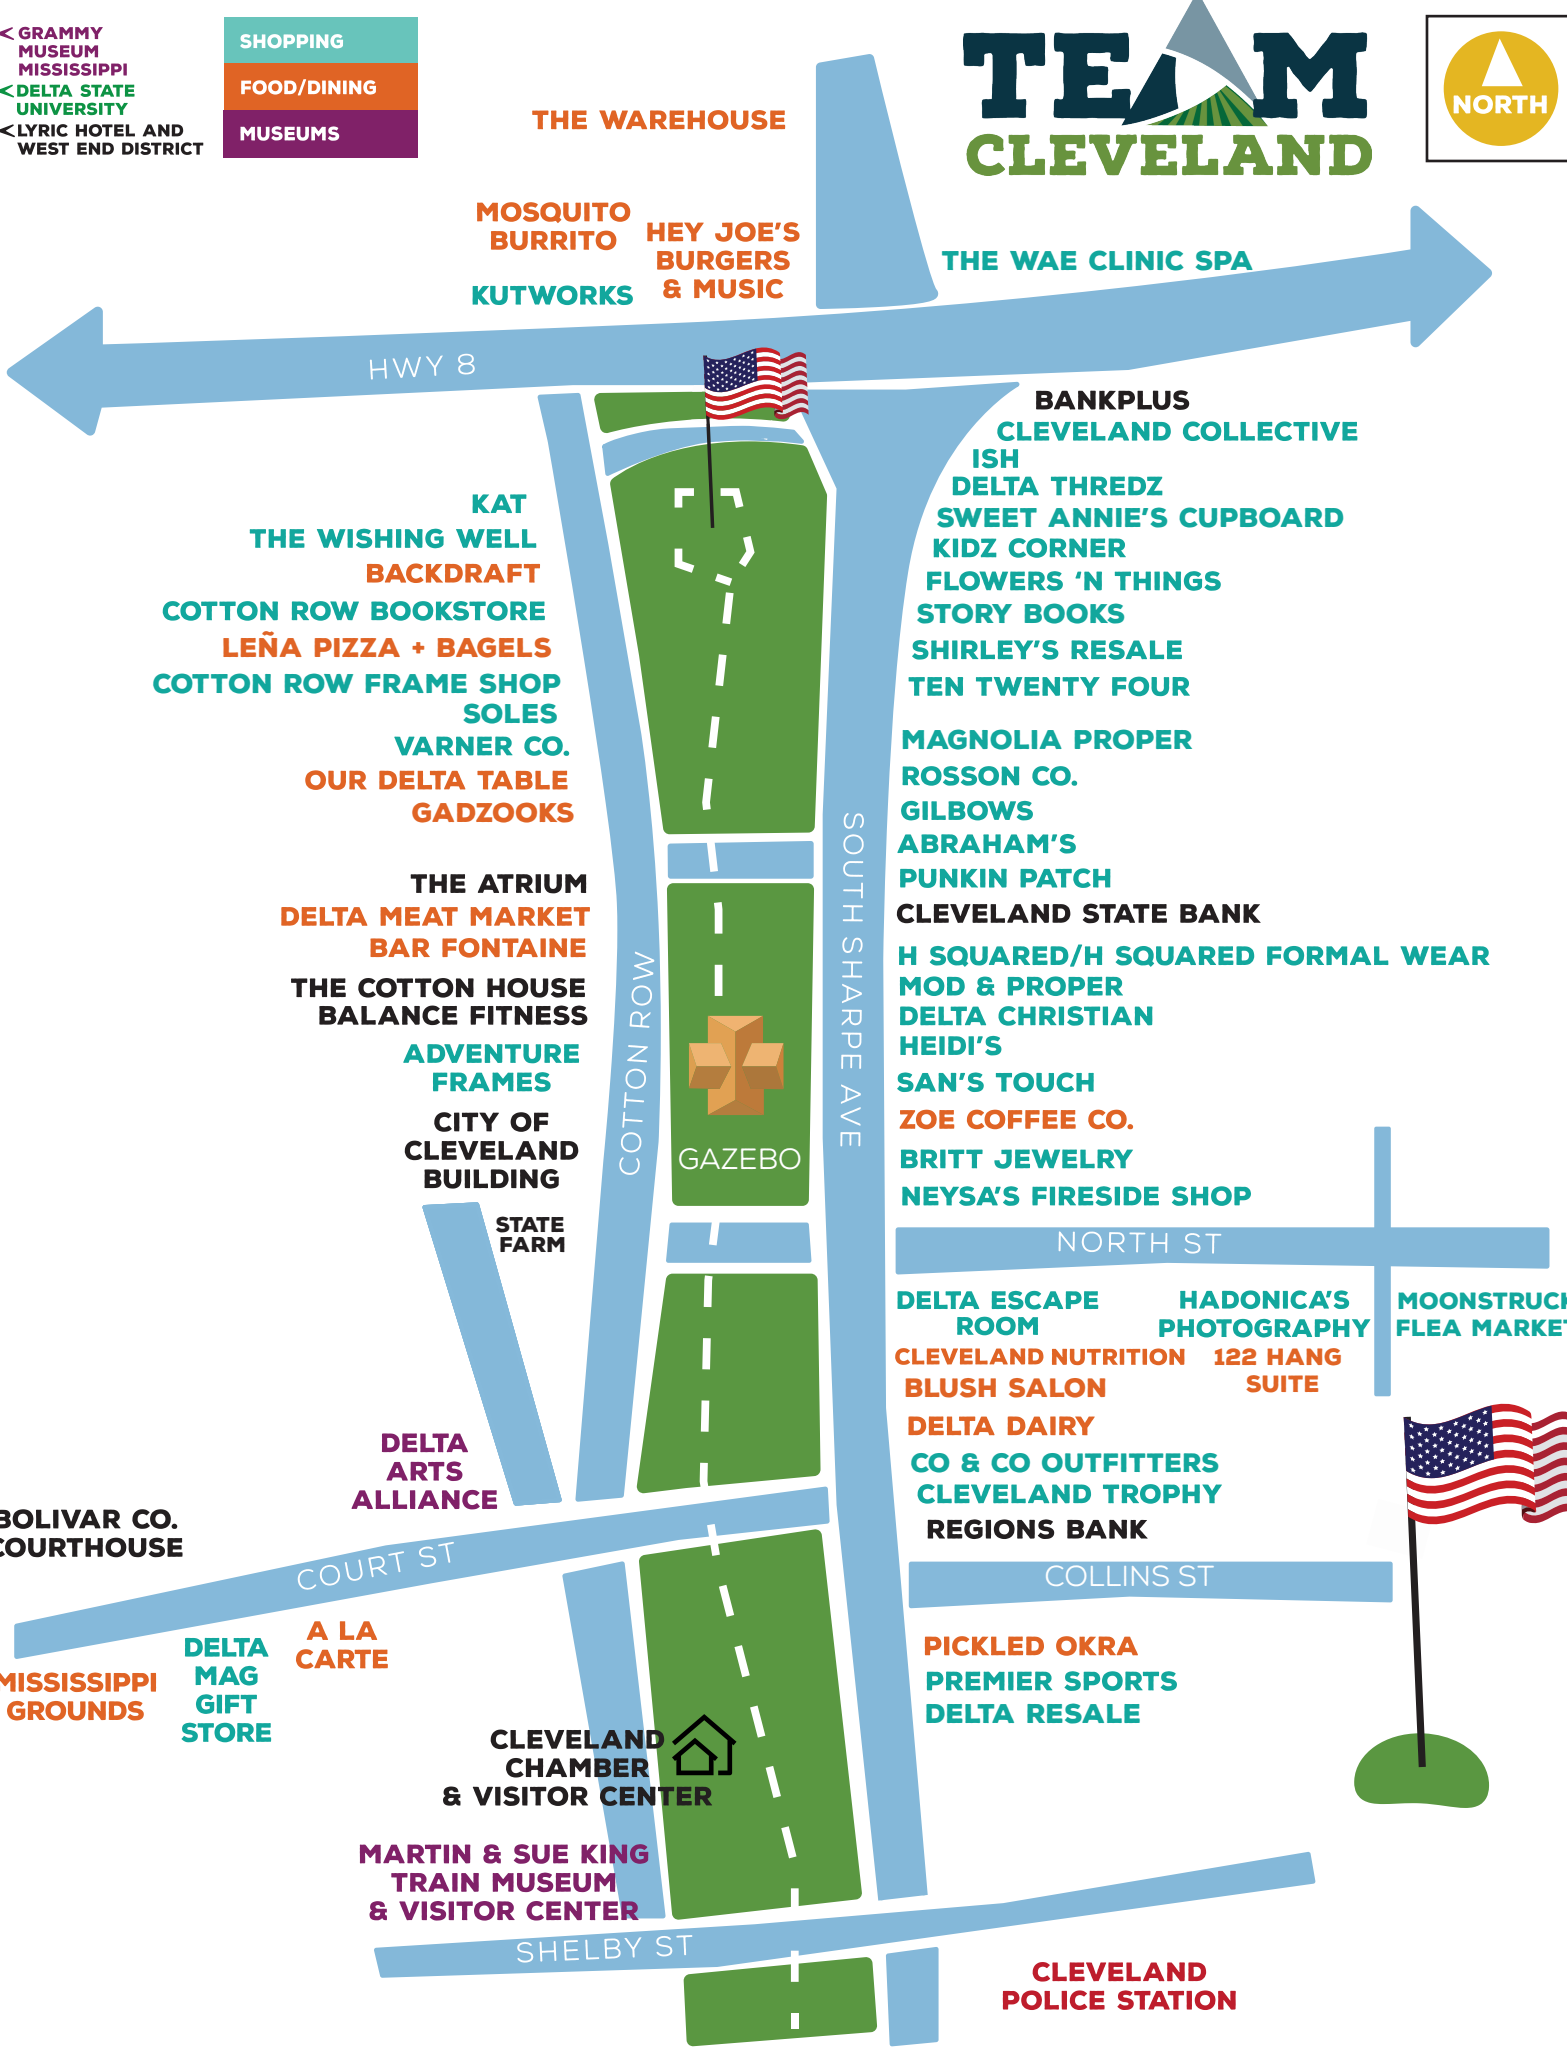

- < GRAMMY MUSEUM
- MISSISSIPPI
- < DELTA STATE UNIVERSITY
- < LYRIC HOTEL AND WEST END DISTRICT

- SHOPPING
- FOOD/DINING
- MUSEUMS

TEAM CLEVELAND

THE WAREHOUSE

MOSQUITO BURRITO
HEY JOE'S BURGERS & MUSIC
KUTWORKS

THE WAE CLINIC SPA

HWY 8

KAT
THE WISHING WELL
BACKDRAFT
COTTON ROW BOOKSTORE
LEÑA PIZZA + BAGELS
COTTON ROW FRAME SHOP
SOLES
VARNER CO.
OUR DELTA TABLE
GADZOOKS

THE ATRIUM
DELTA MEAT MARKET
BAR FONTAINE
THE COTTON HOUSE
BALANCE FITNESS
ADVENTURE FRAMES
CITY OF CLEVELAND BUILDING

COTTON ROW

GAZEBO

SOUTH SHARPE AVE

BANKPLUS
CLEVELAND COLLECTIVE
ISH
DELTA THREDZ
SWEET ANNIE'S CUPBOARD
KIDZ CORNER
FLOWERS 'N THINGS
STORY BOOKS
SHIRLEY'S RESALE
TEN TWENTY FOUR

MAGNOLIA PROPER
ROSSON CO.
GILBOWS
ABRAHAM'S
PUNKIN PATCH

CLEVELAND STATE BANK
H SQUARED/H SQUARED FORMAL WEAR
MOD & PROPER
DELTA CHRISTIAN
HEIDI'S

SAN'S TOUCH
ZOE COFFEE CO.
BRITT JEWELRY
NEYSA'S FIRESIDE SHOP

NORTH ST

DELTA ESCAPE ROOM
HADONICA'S PHOTOGRAPHY
MOONSTRUCK FLEA MARKET